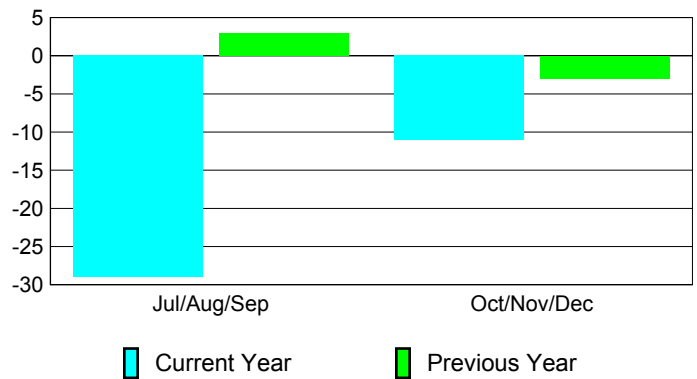

Comparison of Membership Gain/Loss

Current Year Compared to the Previous Year