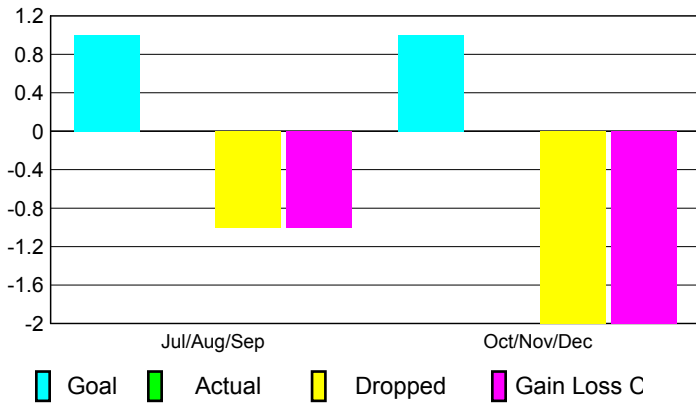

2010-2011 GMT Reports for District (or Undistricted) **District 29 O**

GMT: STEVEN D SHERER

Location: WEST VIRGINIA

GMT CA: 1

CLUBS

Club Results
2010-2011

Clubs
2009-2010

Month	New Club Goal	Actual New Clubs	Actual Dropped Clubs	Gain/Loss of Clubs	Gain/Loss of Clubs
Jul/Aug/Sep	1	0	-1	-1	1
Oct/Nov/Dec	1	0	-2	-2	0
Totals	2	0	-3	-3	1

Club Results 2010-2011

Goal, New, Dropped, Gain/Loss

Comparison of Club Gain/Loss

Current Year Compared to the Previous Year

YTD Status Quo Clubs 2010-2011

Status Quo Clubs Compared to Status Quo Members

MEMBERSHIP