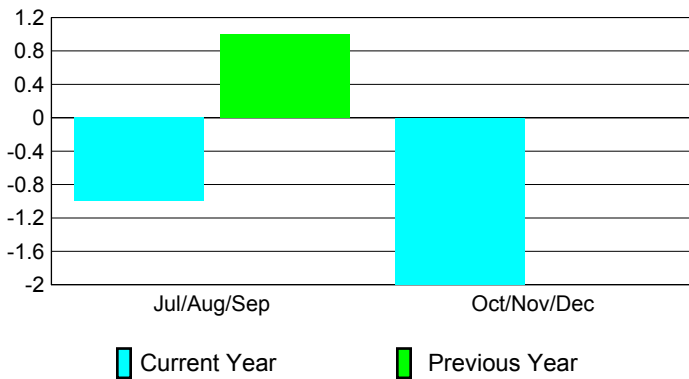

2010-2011 GMT Reports for District (or Undistricted) **District 29 O**

GMT: STEVEN D SHERER

Location: WEST VIRGINIA

GMT CA: 1

CLUBS

Club Results
2010-2011

Clubs
2009-2010

Month	New Club Goal	Actual New Clubs	Actual Dropped Clubs	Gain/Loss of Clubs	Gain/Loss of Clubs
Jul/Aug/Sep	1	0	-1	-1	1
Oct/Nov/Dec	1	0	-2	-2	0
Totals	2	0	-3	-3	1

Club Results 2010-2011

Goal, New, Dropped, Gain/Loss

Comparison of Club Gain/Loss

Current Year Compared to the Previous Year

YTD Status Quo Clubs 2010-2011

Status Quo Clubs Compared to Status Quo Members

MEMBERSHIP